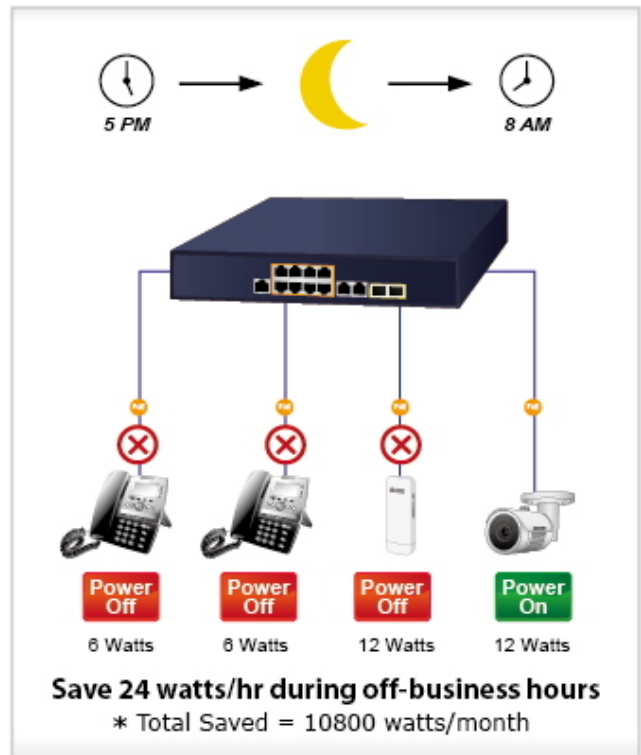

Automatically Reboot Every Friday 23:00

PoE
ON OFF ON

CPU/Buffer
Load 85%

CPU/Buffer
Load 10%

PoE PT Camera

1000BASE-T UTP with PoE

High Scalability & Best Security for Today's Wireless Networking Solution