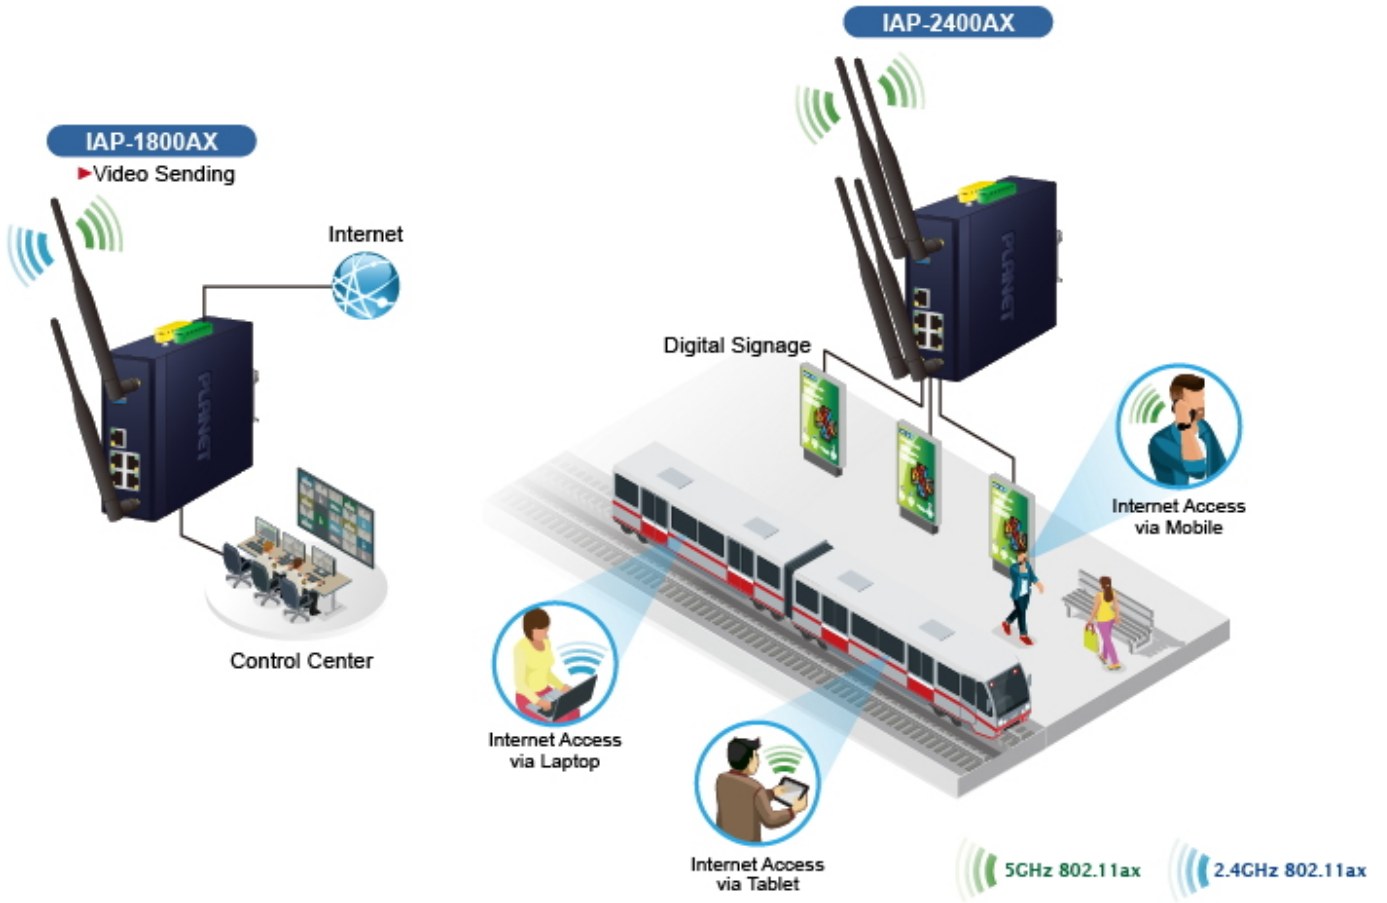

# Non-stop 802.11ax Wireless Service Dual Power Input with Auto Failover

# Fault Alarm Feature

DC  
Power Failure

or

RJ45  
Connection Link Down

## Digital Input

## Digital Output